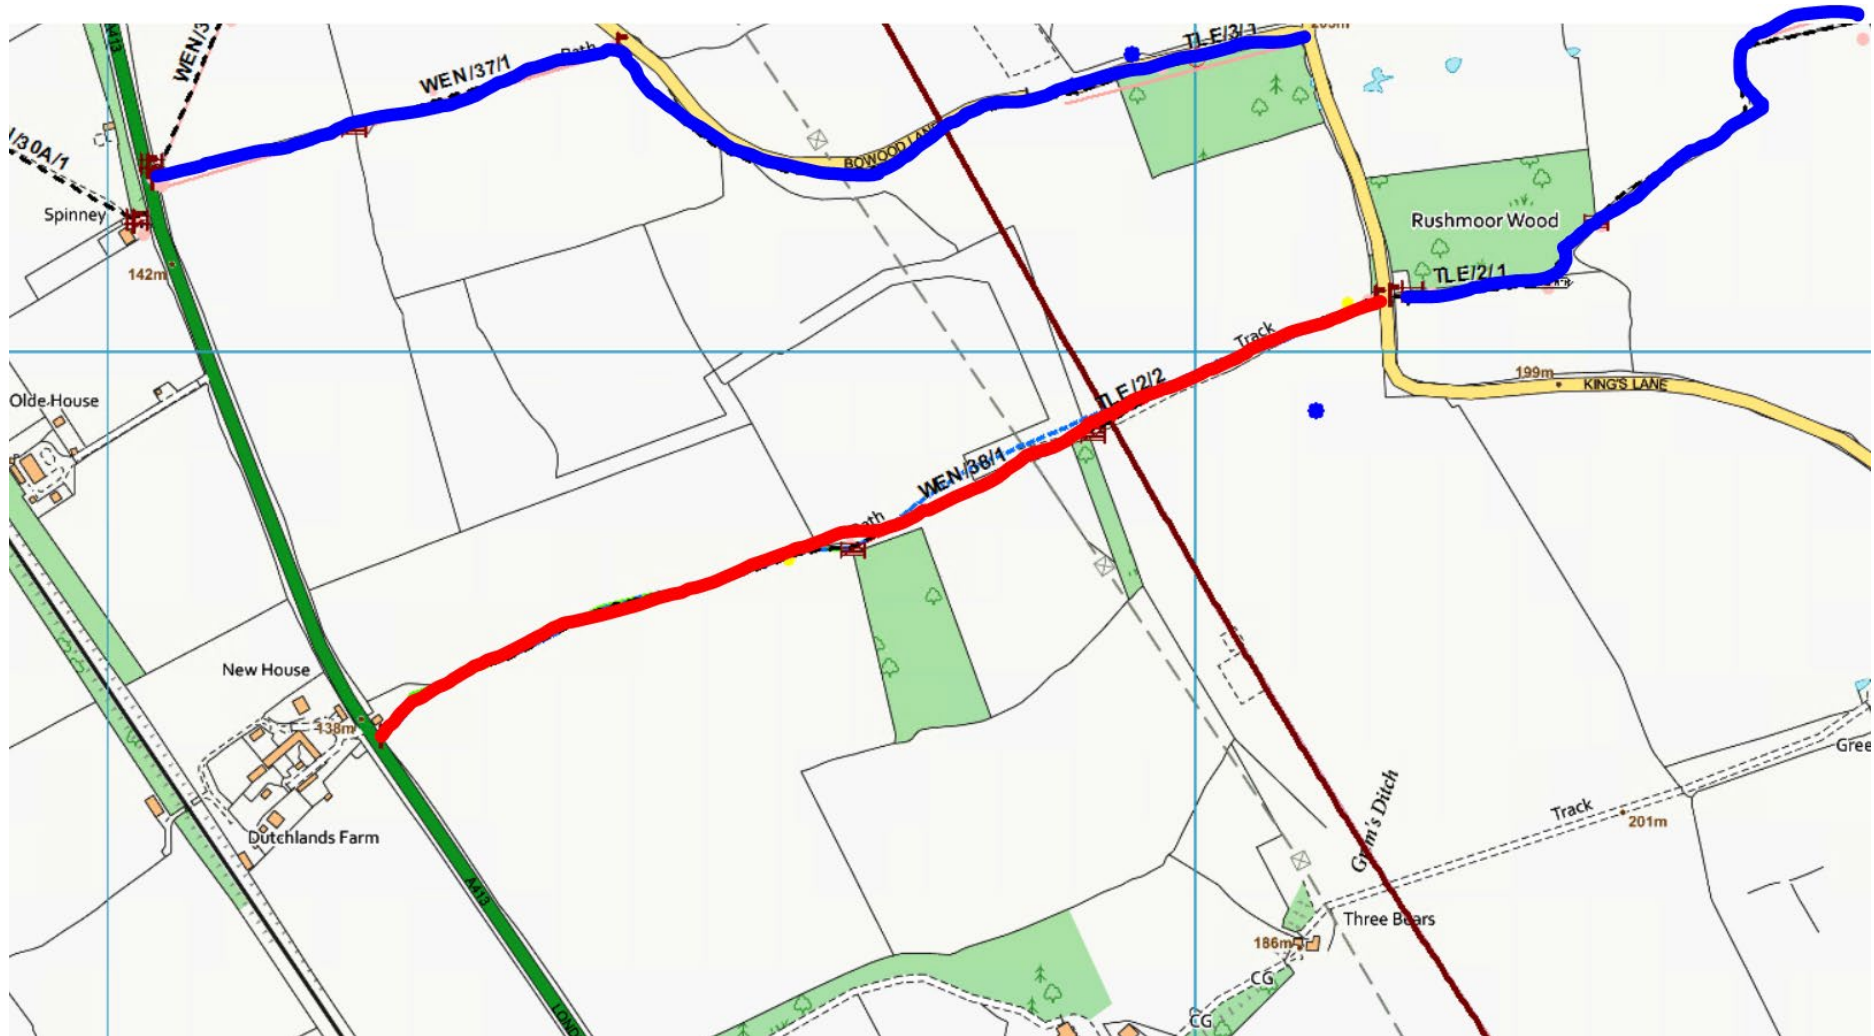

HS2 Closures in Wendover and The Lee

WEN/38/1 and TLE/2/2

Start: 23/04/2021
End: 01/12/2025 (with new alignment)

- HS2
- Footpath Closed
- Alternative Route